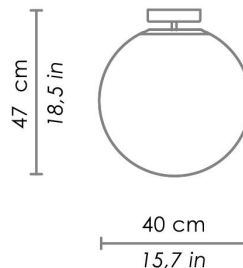

SFERIS

CEILING

Ceiling lamps with diffuser in mouth-blown, satin-finish opal triplex glass; chromed, brushed brass finish or matt white or black painted metal frame. The product is suitable for indoor use only.

CODE	COLOR
ZA-LL4201	Chrome
ZA-LL4201B	White
ZA-LL4201N	Black
ZA-LL4201OS	Brushed brass

DIMENSIONS AND HOLES

Dimensions $\varnothing$ 40 cm / $\varnothing$ 15,7 in

ILLUMINOTECHNICAL SPECIFICATIONS

Source E26
Total Watt 1 x 75W max

ILLUMINOTECHNICAL SPECIFICATIONS

Driver N/A
Voltage 120 V
Frequency 50/60 Hz